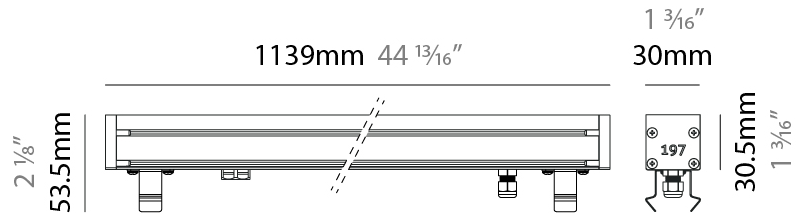

SLASH 30 RECESSED

E12I0062-

base number   Color   Lens
Temperature   Options

1. To build a product code in our configurator select the specify button on the base model # product page
2. To build a manual product code on this datasheet choose from the options listed below in blue font and add the suffix to the base model #

GENERAL

Series: Slash 30
Brand: Unonovesette
Division: Exterior
Mounting Type: Recessed
Mounting Location: In-Ground
Subcategory: Wallwash

PHYSICAL

Shape: Rectangle
Length (mm): 1139
Length (in): 44 ¹³/₁₆"
Width (mm): 30
Width (in): 1 ³/₁₆"
Height (mm): 53.5
Height (in): 2 ¹/₈"
Light Distribution: Adjustable / Direct
Diffuser: Extra clear tempered 6mm
Fixture Finish: ANA
Fixture Material: Extruded Aluminum
Cable Details: IP68 30cm Cable with Easy Lock system

ELECTRICAL

Lamp Type: LED
Input Wattage (W): 16.71
Total Output Wattage (W): 13.05
Dimming: 1-10V Dimming
Driver Included: No
Driver Location: Remote
Driver Type: Constant Voltage - Universal
Driver Class: Class 2
Housing: ENCP9
Input Voltage (V): 120 - 277
Output Voltage (V): 24
Upon Request: Phase Dimming (120Vac only)

LED

Color Temperature (°K): 2200 / 2700 / 3000 / 4000
Max. Delivered Lumen (lm): 1260 (3000K)
CRI: >90 CRI
Lamp Life (hrs): 100000

OPTICAL

Optic°: 12 / 21 / 31 / 46 / 13x36
Adjustability: Tilt ±20°

RATINGS AND CERTIFICATIONS

Certified By: Certified for North American Standards
IP rating: IP67
IK Rating: IK06