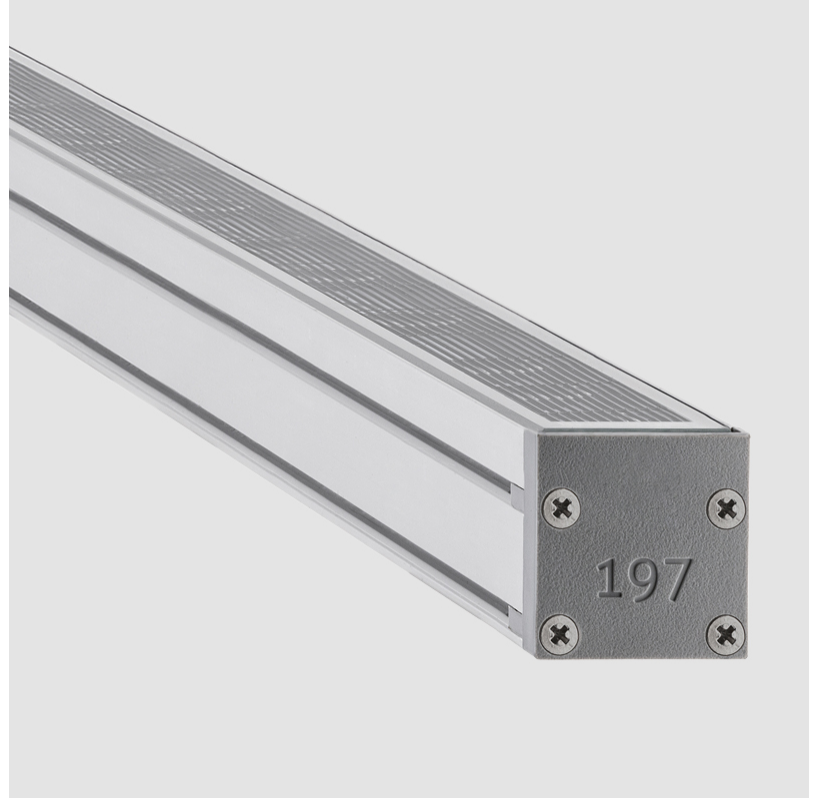

SLASH 30 RECESSED

E12I0062-

base number   Color   Lens
Temperature   Options

1. To build a product code in our configurator select the specify button on the base model # product page
2. To build a manual product code on this datasheet choose from the options listed below in blue font and add the suffix to the base model #

GENERAL

Series: Slash 30
Brand: Unonovesette
Division: Exterior
Mounting Type: Recessed
Mounting Location: In-Ground
Subcategory: Wallwash

PHYSICAL

Shape: Rectangle
Length (mm): 1139
Length (in): 44 ¹³/₁₆"
Width (mm): 30
Width (in): 1 ³/₁₆"
Height (mm): 53.5
Height (in): 2 ¹/₈"
Light Distribution: Adjustable / Direct
Diffuser: Extra clear tempered 6mm
Fixture Finish: ANA
Fixture Material: Extruded Aluminum
Cable Details: IP68 30cm Cable with Easy Lock system

ELECTRICAL

Lamp Type: LED
Input Wattage (W): 16.71
Total Output Wattage (W): 13.05
Dimming: 1-10V Dimming
Driver Included: No
Driver Location: Remote
Driver Type: Constant Voltage - Universal
Driver Class: Class 2
Housing: ENCP9
Input Voltage (V): 120 - 277
Output Voltage (V): 24
Upon Request: Phase Dimming (120Vac only)

LED

Color Temperature (°K): 2200 / 2700 / 3000 / 4000
Max. Delivered Lumen (lm): 1260 (3000K)
CRI: >90 CRI
Lamp Life (hrs): 100000

OPTICAL

Optic°: 12 / 21 / 31 / 46 / 13x36
Adjustability: Tilt ±20°

RATINGS AND CERTIFICATIONS

Certified By: Certified for North American Standards
IP rating: IP67
IK Rating: IK06